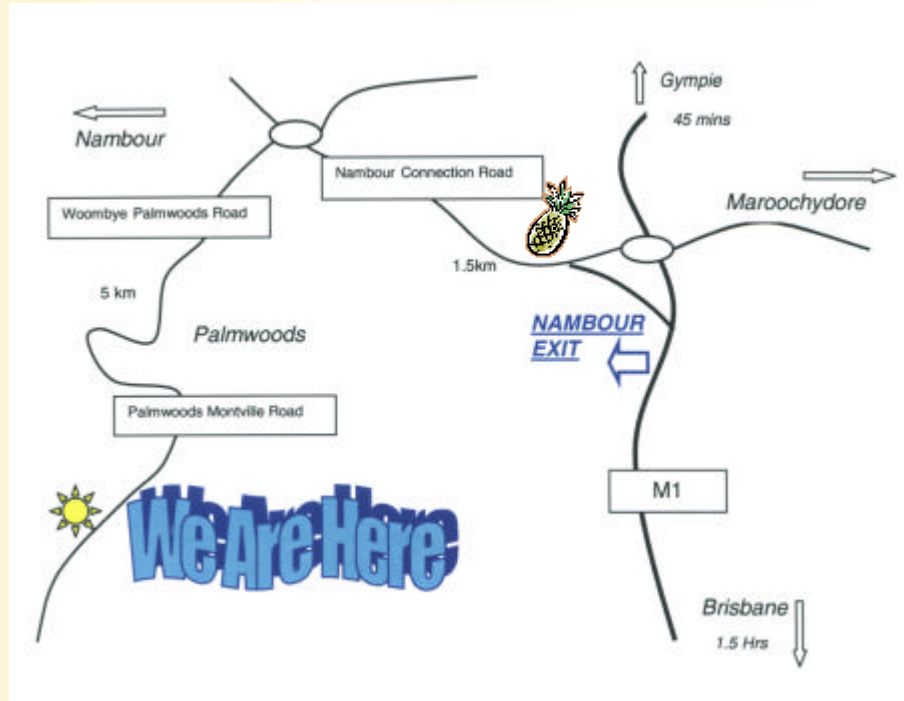

### Directions:

Follow the M1 (Bruce Highway) to the Maroochydore/Nambour Exit.

Take the Nambour exit and go past the BIG PINEAPPLE.

Take the Palmwoods exit and follow the signs to Palmwoods (approximately 5 kms).

Go under the railway bridge and through the main street of Palmwoods.

Once through the town centre you will go down a hill and over a small culvert.

RT & BF Turner Transport is on your right. Park in the visitors carpark. We have an office on site.